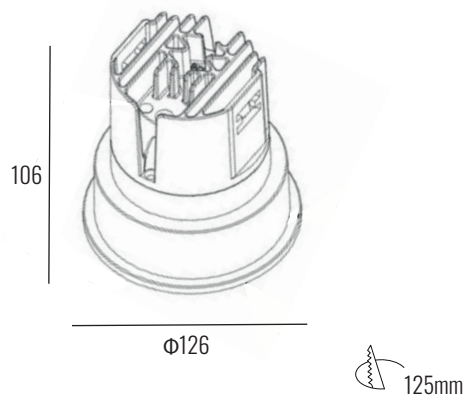

TECHNICAL DATA

**TYPE**

Professional LED for Interior Lighting.

**CHARACTERISTICS**

Can be used in room or any exterior place.

**OPENING/BEAM**

High efficiency Ra>80 LED .

**MATERIAL**

Die-cast aluminum .

PRO	CRI ≥ 90	
IP65		38 L°
220-240V 50/60Hz		30,000h L70

Model:	Creed
Format:	Round
Location:	Exterior
Wattage:	25W
Materials:	Aluminum
Led Color:	3000K / 4000K / 6500K
Product Dimension:	Φ126*106 / Cut 125mm
IP Code:	65
Fixation:	Recessed
CRI :	90
Lumen Output:	2,500LM
Frequency:	50/60 Hz
Beam Angle:	38°

DIMENSION DRAW

**OUTDOOR/INDOOR**